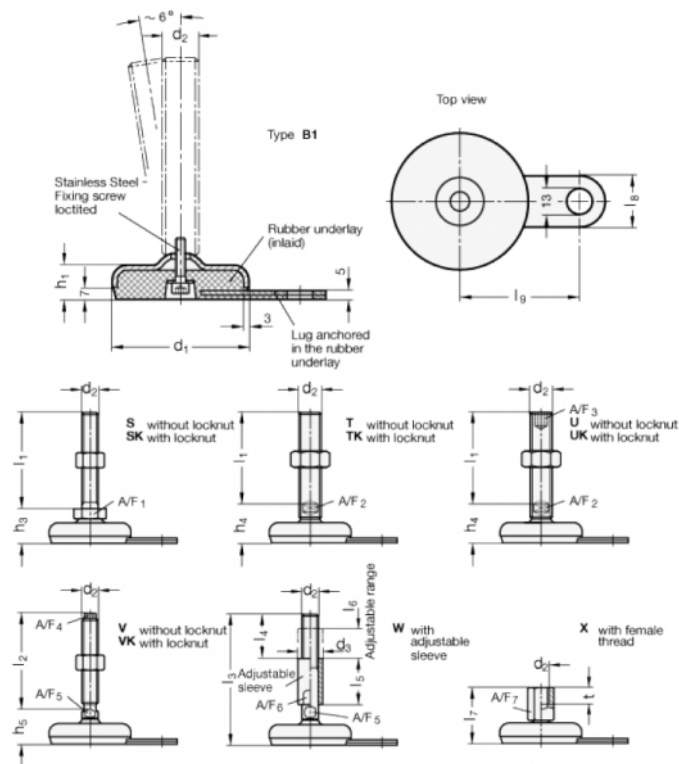

Article number: 2033100M24100B1VK

Description: E+G levelling foot
GN 33-100-M24-100-B1-VK, Stainless steel

Note: VK With nut, External hexagon at the top, Wrench flat at the bottom

Measures

A/F4 = 17

l9 = 80

A/F5 = 20

d1 = 100

d2 = M24

h1 = 21

h4 = 36

l2 = 100

l8 = 30